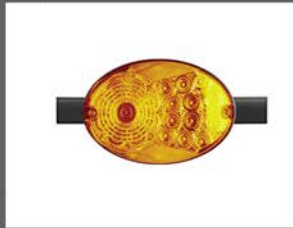

# EL DIRECTION - STOP LAMP NASO FOR PIPE WITH LED

## Features

- 1 Functions: Turn indicator, for the front lamp
- 2 Functions: Position brake for the rear lamp
- All of the SERKO components are tested 100% before delivery
- All of the SERKO components are patented
- Long life (about 40 times higher) with respect to regular lamps
- Since the reaction time is about 1/10 of the regular lamps it increases the safety
- Can work from 12V-24V
- High sealing properties
- Serviceable ( lens, circuit,etc)
- Special optical design , Homologated according to ECE R6 and ECE R7
- Same size and connection with current models, easy replacement
- Cables/connectors can be customized
- EMC approval
- High power, Long life SMD LED will be used

PARTS	PARTS NAME	PARTS NO
	EL DIRECTION NASO FOR PIPE WITH LED	0001.3209.XXX
	EL STOP LAMP NASO FOR PIPE WITH LED	0001.3409.XXX